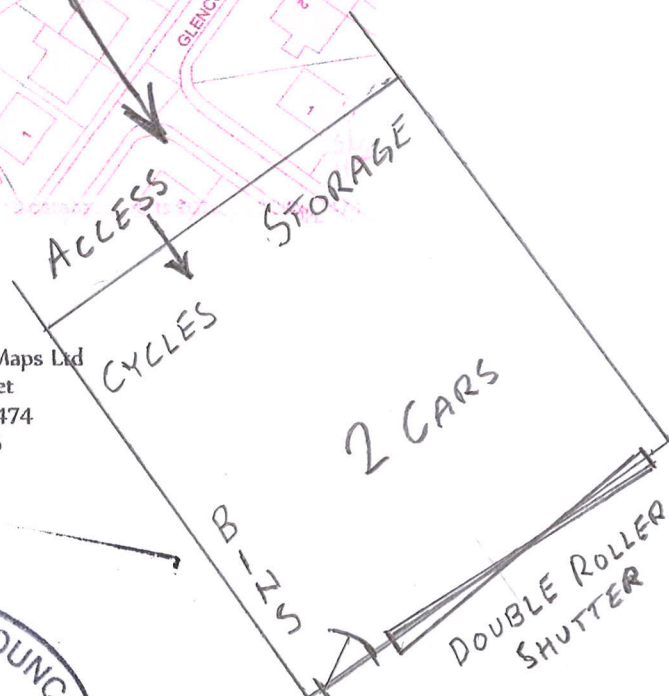

ST/0792/18/FUL

SITE LOCATION PLAN
AREA 2 HA
SCALE 1:250 on A4
CENTRE COORDINATES: 437105, 561420

Supplied by Streetwise Maps Ltd
www.streetwise.net
Licence No: 100047474
09/08/2018 15:05

SOUTH TYNESIDE COUNCIL
23 AUG 2018
AREA PLANNING

DIMENSIONS