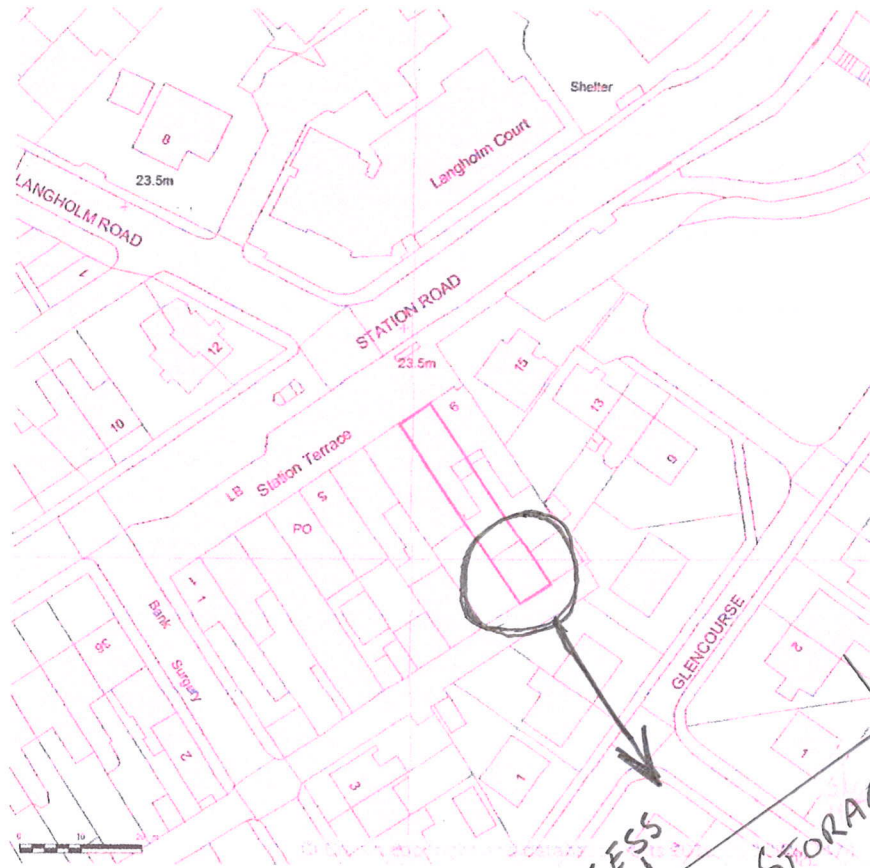

ST/0792/18/FUL

SITE LOCATION PLAN
AREA 2 HA
SCALE 1:250 on A4
CENTRE COORDINATES: 437105, 561420

Supplied by Streetwise Maps Ltd
www.streetwise.net
Licence No: 100047474
09/08/2018 15:05

SOUTH TYNESIDE COUNCIL
23 AUG 2018
AREA PLANNING

DIMENSIONS